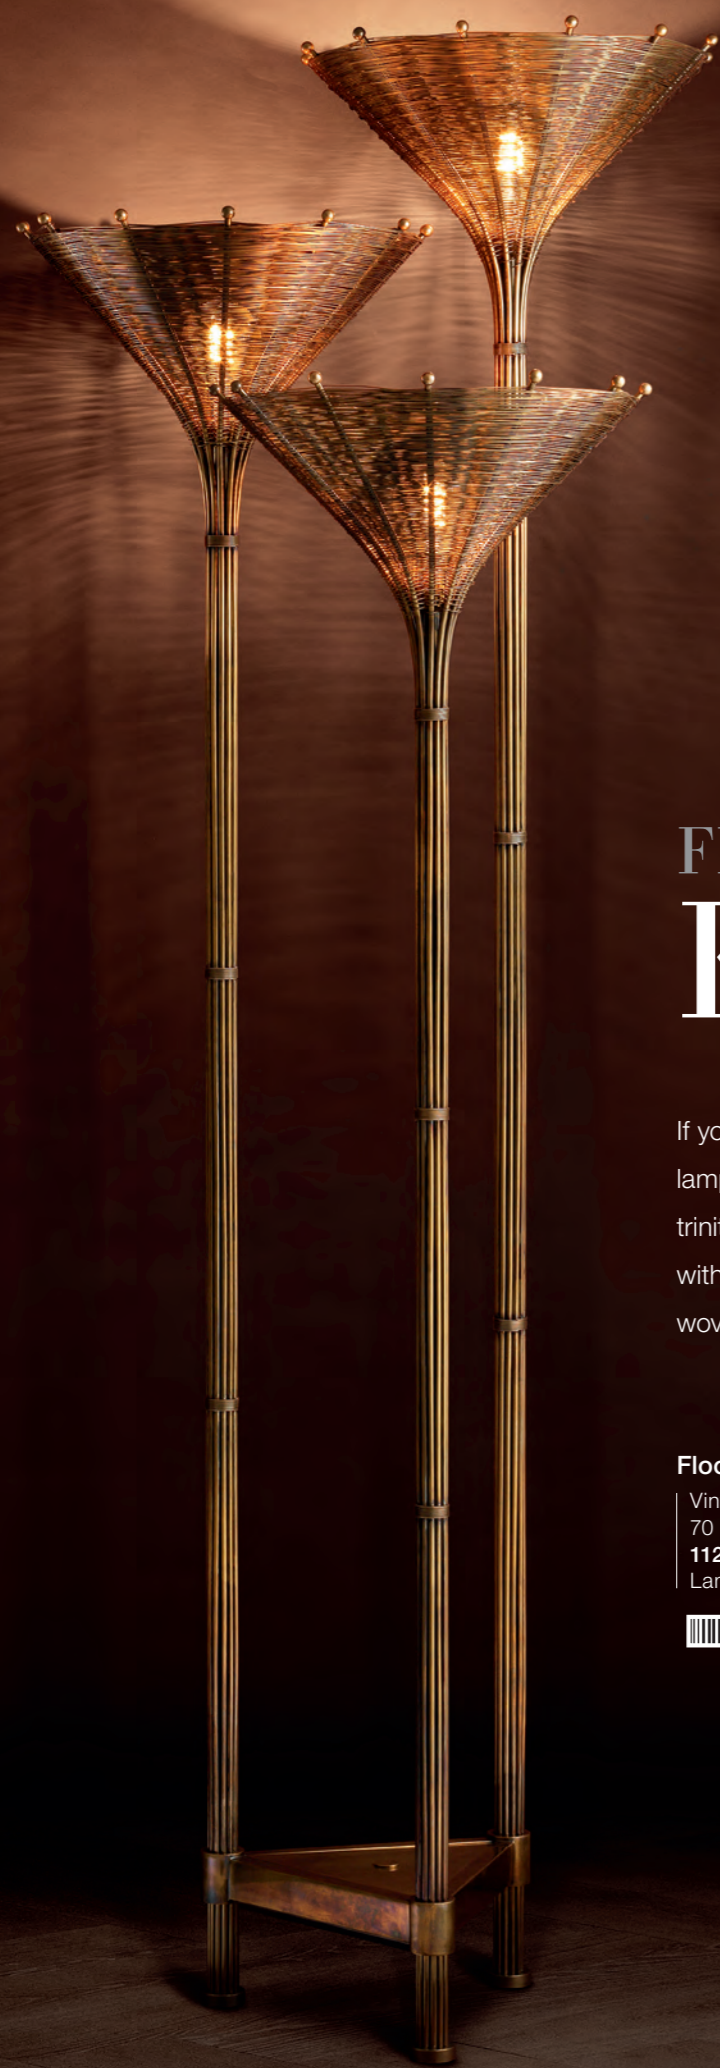

KON TIKI

FLOOR LAMP KON TIKI

If you are looking for enlightenment, our Kon Tiki Triple floor lamp will bring you into higher spheres. This magnificent trinity sheds a divine light in lofty interiors. Its metal fixture with vintage brass finish includes three lampshades with a woven rattan look.

Floor Lamp Kon Tiki Triple

Vintage brass finish
70 x 70 x H. 197 cm
112495
Lamp holder: 3 x E27 | max. 40 watt