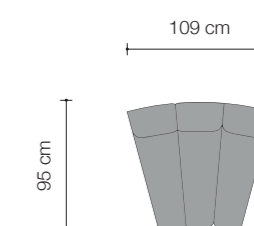

Sofa Lando

Savona midnight blue velvet
A. 109 | B. 95 | C. 83,5 | D. 65 | E. 41 cm
112689
Fabric composition
100% polyester