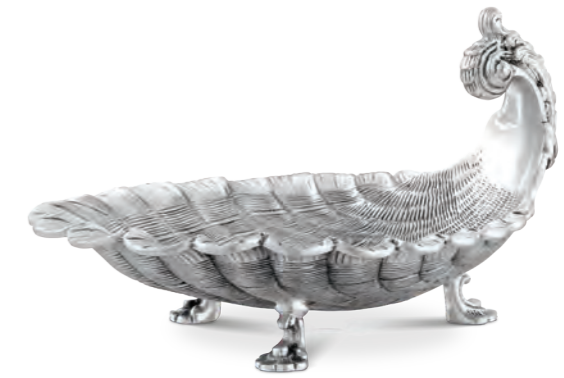

TORTOISE

TRAY BATTAGLIA

TRAY GINKGO

FOLDABLE SERVING STAND DUNE