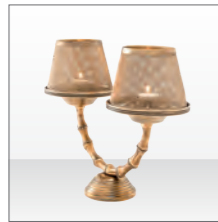

GALLIONS

CANDLE HOLDER GALLIONS DOUBLE

Candle Holder Gallions Double

Vintage brass finish
32,5 x 11 x H. 21 cm
112368

Candle Holder Gallions Double

Nickel finish
32,5 x 11 x H. 21 cm
111101

Fits with shade
Colindale and Lilly.