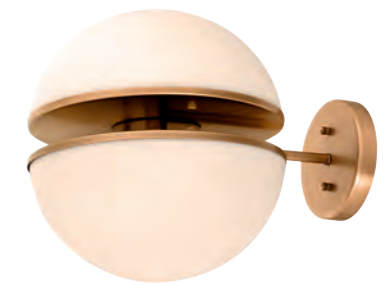

Wall Lamp Spiridon

Antique brass finish | white glass
A. 30 | B. 40 | C. 30 cm
112227
Lamp holder: 4 x E14 I max. 40 watt