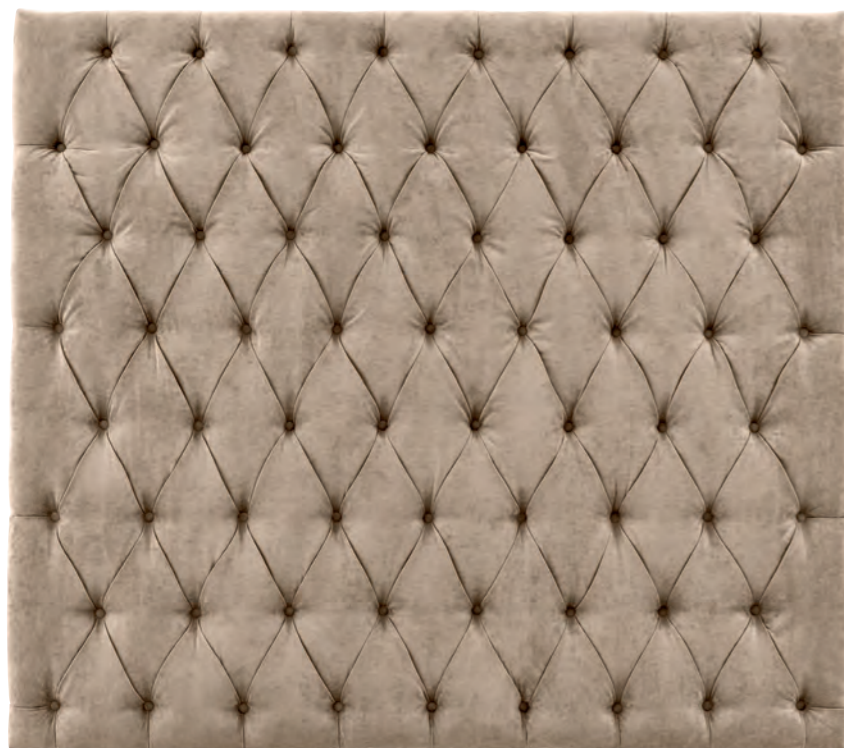

Soft wall of silence

The lovely Valenciennes headboard will elevate your bedscape in an instant. Deep diamond-tufting gives this modern piece a traditional touch, while the padded velvet upholstery provides a cosy backrest. Elegant and stylish, this headboard goes well with all sorts of bedding.