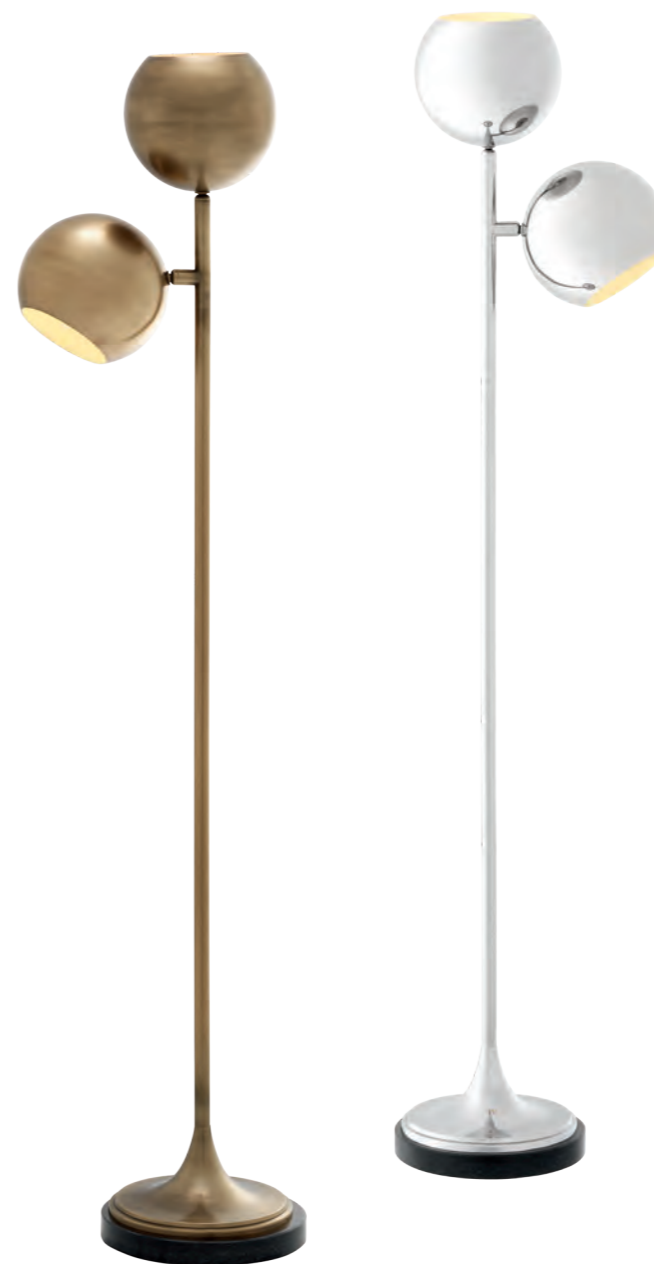

FLOOR LAMP COMPTON

Floor Lamp Compton

Antique brass finish | black granite base
32 x H. 140 cm
112322
Lamp holder: 2 x E14 I max. 40 watt

Floor Lamp Compton

Nickel finish | black granite base
32 x H. 140 cm
112321
Lamp holder: 2 x E14 I max. 40 watt