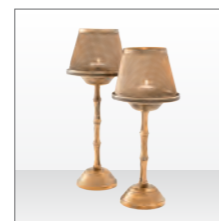

Candle Holder Gallions set of 2

Vintage brass finish
ø 11 x H. 30 cm | ø 11 x H. 26 cm
112369

Fits with shade
Colindale and Lilly.