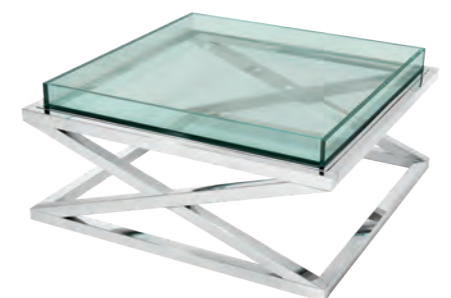

Coffee Table Curtis

Polished stainless steel | clear glass tray
100 x 100 x H. 46,5 cm
111200