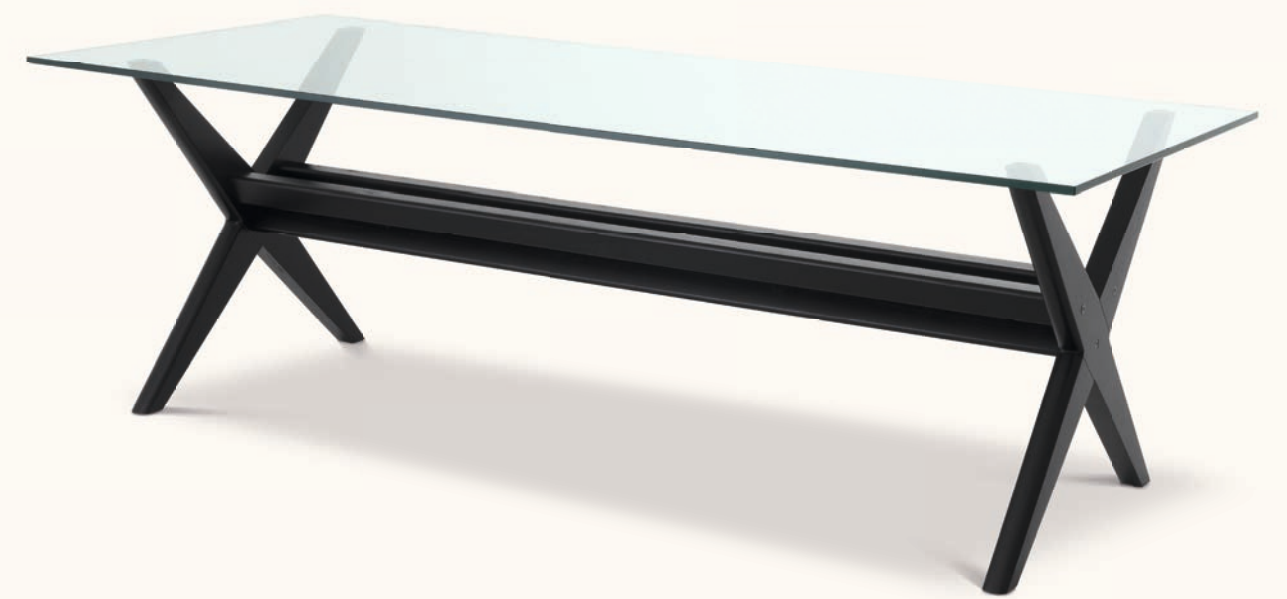

DISCOVER OUR TRIBUTE COLLECTION
IN CELEBRATION OF MINIMALISM

STOOL ARNAUD

STOOL STELLA

COFFEE TABLE MAYNOR

BENCH ARNAUD

DINING TABLE MAYNOR

DESK JULLIEN AND DINING CHAIR NICLAS

BAR AND COUNTER STOOL DAREAU

CABINET RAYNARD

CABINET RAYNARD

CHAIR AUGUSTIN

FOLDING SCREEN JULIANE

DESK MANDELIEU

CHAIR ÉRUDIT LIVING

DINING CHAIR ÉRUDIT

CHAIR FELIPPE

CHAIR FELIPPE

CHAIR AND SOFA MILO

DINING CHAIR FELIPPE

DINING CHAIR MATTEUS

BENCH DIONIS

STOOLS AND BAR STOOLS

STOOL STELLA S

Item no **114168**
Classic brown