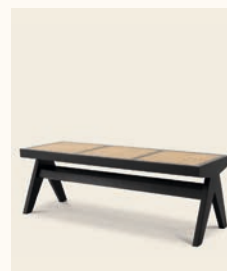

BENCH ARNAUD

Item no **114160**
Classic black | rattan cane webbing